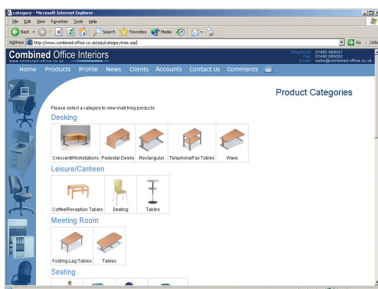

THE SOLUTION

Because time and expense had already been invested in their website Combined Office approached @UK PLC® and asked if that could be adapted to trade electronically with public sector customers, using the @UK PLC® network to carry orders and invoices securely to and from the authorities.

The exercise was completed in a matter of 3–4 weeks and cost significantly less than the original set up of their non-functional site.

Combined Office Interiors
www.combined-office.co.uk LTD

THE BENEFITS

This was like putting petrol in an empty car.

Suddenly we could approach local authorities all over the south of England and offer to help them solve their problem. Authorities could purchase all the office furniture they need at specific prices already arranged with us, cut out all paperwork and meet their government target. This approach made us more efficient too. Our business continues to boom. Being able to supply online has undoubtedly been a major factor in this.

Put it another way, after the end of this year it seems would not even have been able to trade with Local Authorities at all if we had not taken this step. This would now be a major loss to our overall turnover.

Combined Office Chairman, Paul Parrin

CONTACT

Supplier Advisor Team

0870 486 6006

advisors@ukplc.net

LINKS

www.combined-office.co.uk

www.bristol.ukplc.net

www.ukplc.net